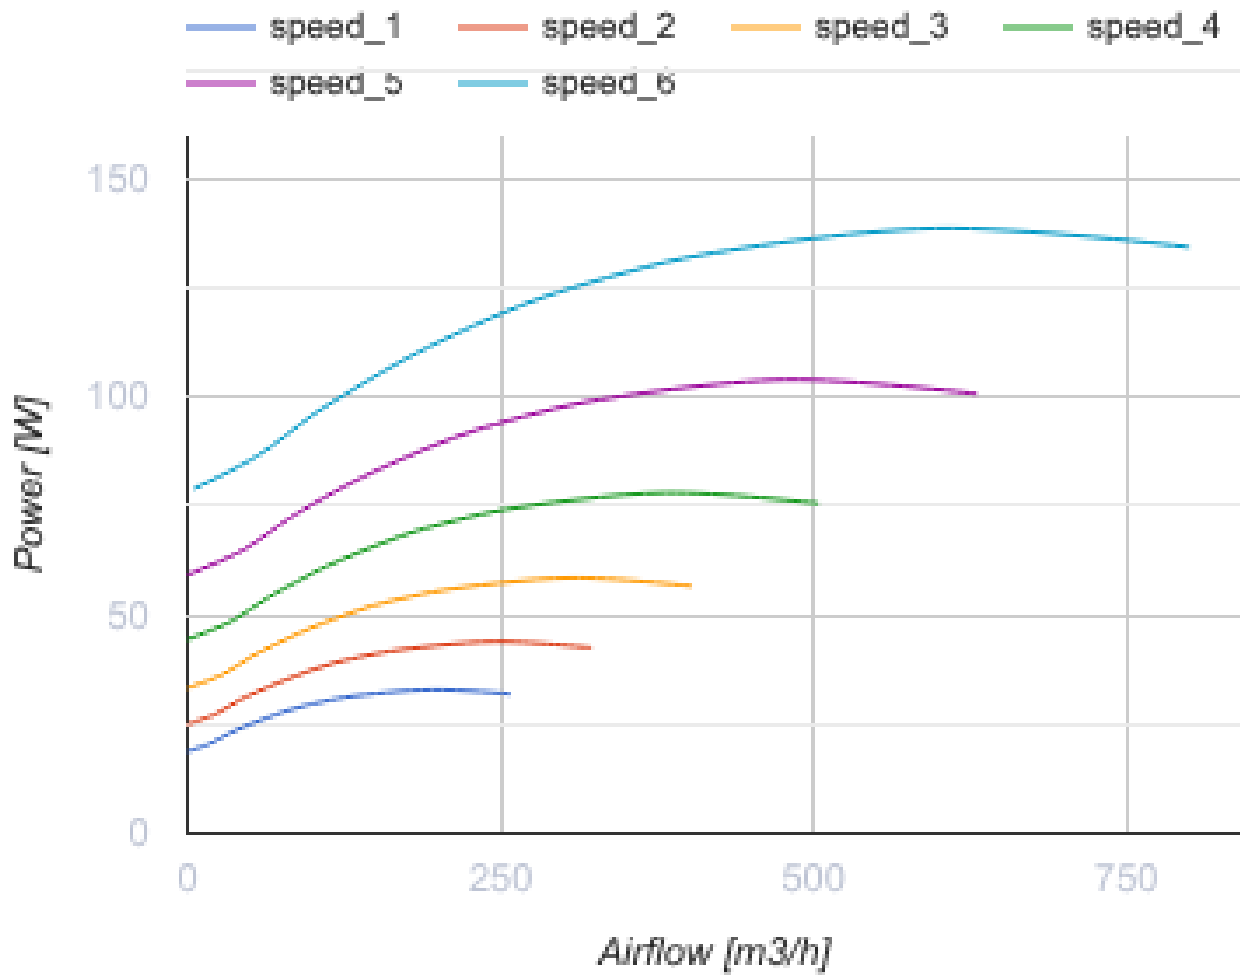

Blaubox EC MW 700 S31

Supply ventilation units with a water heater

- Sound-insulated casing
- Reheater: Water
- BMS protocol: ModBus
- Control: Wired control panel
- Casing material: Aluzinc steel

	Unit of measurement	Blaubox EC MW 700 S31
Phases	-	1
Minimum supply voltage	V	230
Maximum supply voltage	V	230
Power supply frequency	Hz	50
Weight	kg	27
Transported air temperature (max)	°C	40
Transported air temperature (min)	°C	-30
Ingress protection rating	-	IP22
Ingress protection rating of the drive	-	IP44

Dimensions

D	H	H1	L	L1	L2	L3	W	W1
250	350	218	850	903	972	65	460	565

Ecodesign

Trademark	Blauberg					
Model	Blaubox EC MW 700 S31					
Specific energy consumption (SEC) (kWh/(m ² /a))	Cold		Average		Warm	
	-52.6	A+	-25.5	C	-10	F
Type of ventilation unit	Unidirectional					
Type of drive installed	Variable speed					
Type of heat recovery system	None					
Maximum flow rate (m ³ /h)	700					
Electric power input (W)	136					
Reference flow rate (m ³ /s)	0.136					
Reference pressure difference (Pa)	50					
Specific power input (SPI) (W/(m ³ /h))	0.212					
Control typology	Local demand control					
Maximum internal leakage rates (%)	2.7					
Maximum external leakage rates (%)	2.7					
Sound power level (dB(A))	54					
The annual electricity consumption (AEC) (kWh/a)	Cold		Average		Warm	
	112		112		112	
The annual heating saved (AHS) (kWh/a)	Cold		Average		Warm	
	5536		2830		1280	