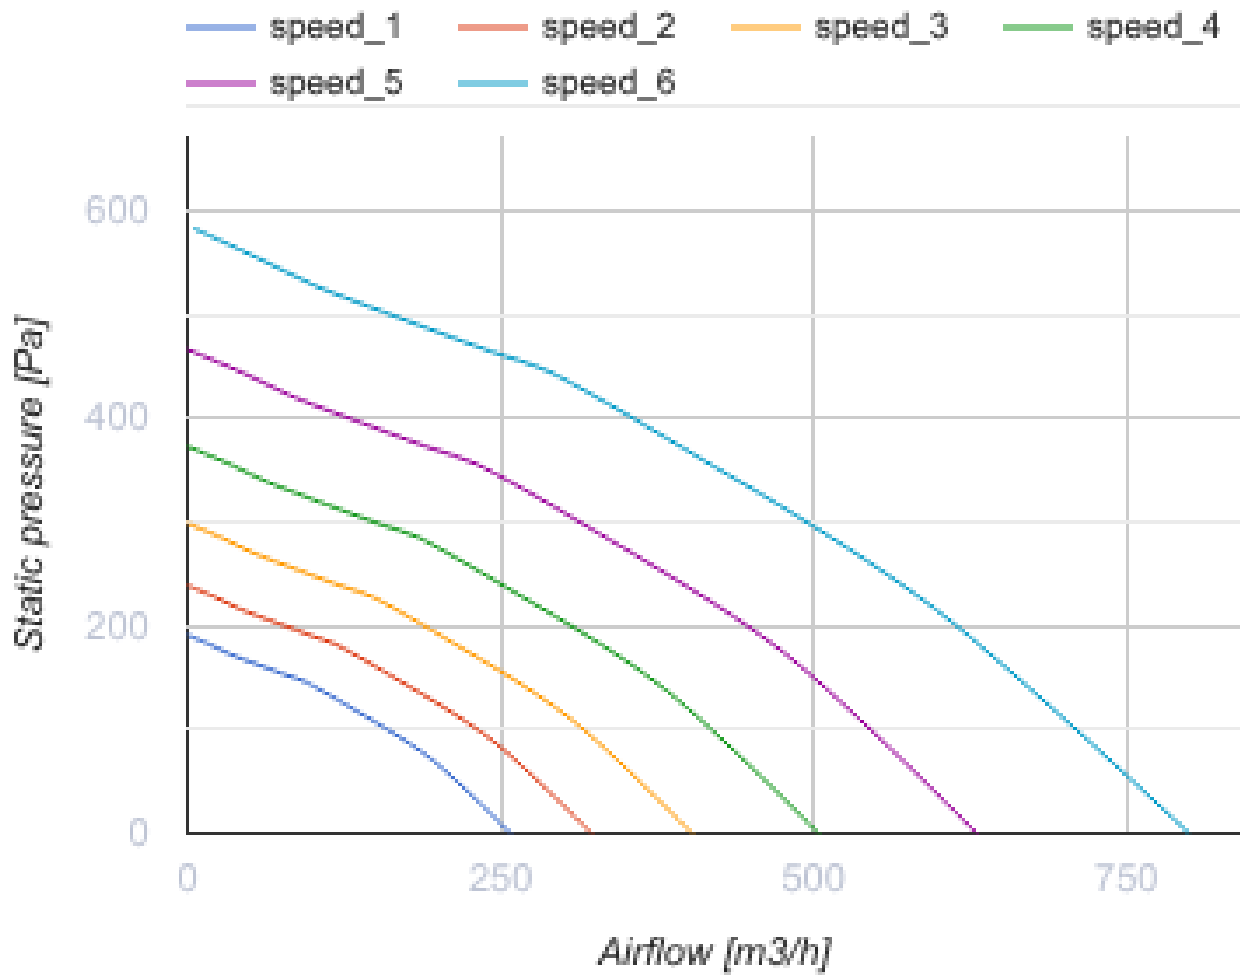

Blaubox EC MW 700 S31

Supply ventilation units with a water heater

- Sound-insulated casing
- Reheater: Water
- BMS protocol: ModBus
- Control: Wired control panel
- Casing material: Aluzinc steel

	Unit of measurement	Blaubox EC MW 700 S31
Phases	-	1
Minimum supply voltage	V	230
Maximum supply voltage	V	230
Power supply frequency	Hz	50
Weight	kg	27
Transported air temperature (max)	°C	40
Transported air temperature (min)	°C	-30
Ingress protection rating	-	IP22
Ingress protection rating of the drive	-	IP44

Dimensions

D	H	H1	L	L1	L2	L3	W	W1
250	350	218	850	903	972	65	460	565

Ecodesign

Trademark	Blauberg					
Model	Blaubox EC MW 700 S31					
Specific energy consumption (SEC) (kWh/(m ² /a))	Cold		Average		Warm	
	-52.6	A+	-25.5	C	-10	F
Type of ventilation unit	Unidirectional					
Type of drive installed	Variable speed					
Type of heat recovery system	None					
Maximum flow rate (m ³ /h)	700					
Electric power input (W)	136					
Reference flow rate (m ³ /s)	0.136					
Reference pressure difference (Pa)	50					
Specific power input (SPI) (W/(m ³ /h))	0.212					
Control typology	Local demand control					
Maximum internal leakage rates (%)	2.7					
Maximum external leakage rates (%)	2.7					
Sound power level (dB(A))	54					
The annual electricity consumption (AEC) (kWh/a)	Cold		Average		Warm	
	112		112		112	
The annual heating saved (AHS) (kWh/a)	Cold		Average		Warm	
	5536		2830		1280	