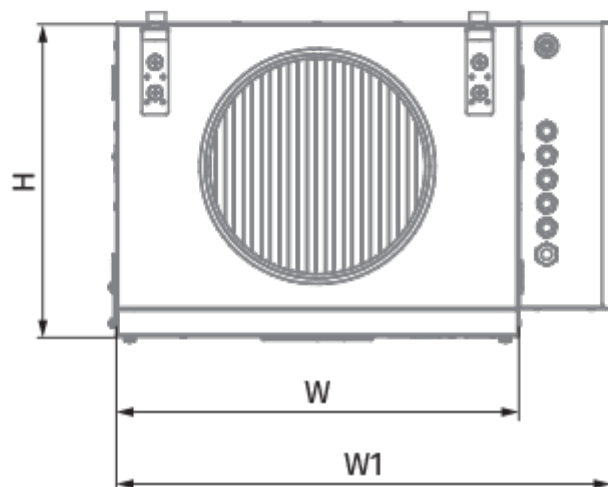

Blaubox EC MW 700 S31

Supply ventilation units with a water heater

- Sound-insulated casing
- Reheater: Water
- BMS protocol: ModBus
- Control: Wired control panel
- Casing material: Aluzinc steel

	Unit of measurement	Blaubox EC MW 700 S31
Phases	-	1
Minimum supply voltage	V	230
Maximum supply voltage	V	230
Power supply frequency	Hz	50
Weight	kg	27
Transported air temperature (max)	°C	40
Transported air temperature (min)	°C	-30
Ingress protection rating	-	IP22
Ingress protection rating of the drive	-	IP44

Dimensions

D	H	H1	L	L1	L2	L3	W	W1
250	350	218	850	903	972	65	460	565

Ecodesign

Trademark	Blauberg					
Model	Blaubox EC MW 700 S31					
Specific energy consumption (SEC) (kWh/(m ² /a))	Cold		Average		Warm	
	-52.6	A+	-25.5	C	-10	F
Type of ventilation unit	Unidirectional					
Type of drive installed	Variable speed					
Type of heat recovery system	None					
Maximum flow rate (m ³ /h)	700					
Electric power input (W)	136					
Reference flow rate (m ³ /s)	0.136					
Reference pressure difference (Pa)	50					
Specific power input (SPI) (W/(m ³ /h))	0.212					
Control typology	Local demand control					
Maximum internal leakage rates (%)	2.7					
Maximum external leakage rates (%)	2.7					
Sound power level (dB(A))	54					
The annual electricity consumption (AEC) (kWh/a)	Cold		Average		Warm	
	112		112		112	
The annual heating saved (AHS) (kWh/a)	Cold		Average		Warm	
	5536		2830		1280	

For round ducts

Name	Photo	Description
EVA 250		Flexible anti-vibration connectors for round ducts

Other accessories

Name	Photo	Description
FP 384x287x48 ePM1 70% / F7		F7 panel filter
FP 384x287x48 Coarse 90% / G4		G4 panel filter