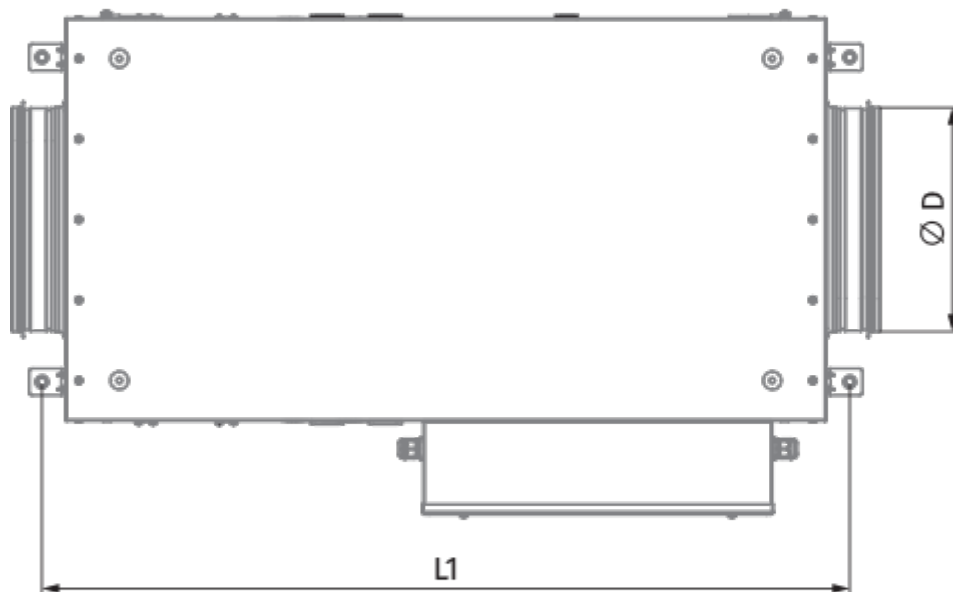

Blaubox EC MW 700 S31

Supply ventilation units with a water heater

- Sound-insulated casing
- Reheater: Water
- BMS protocol: ModBus
- Control: Wired control panel
- Casing material: Aluzinc steel

	Unit of measurement	Blaubox EC MW 700 S31
Phases	-	1
Minimum supply voltage	V	230
Maximum supply voltage	V	230
Power supply frequency	Hz	50
Weight	kg	27
Transported air temperature (max)	°C	40
Transported air temperature (min)	°C	-30
Ingress protection rating	-	IP22
Ingress protection rating of the drive	-	IP44

Dimensions

D	H	H1	L	L1	L2	L3	W	W1
250	350	218	850	903	972	65	460	565

Ecodesign

Trademark	Blauberg					
Model	Blaubox EC MW 700 S31					
Specific energy consumption (SEC) (kWh/(m ² /a))	Cold		Average		Warm	
	-52.6	A+	-25.5	C	-10	F
Type of ventilation unit	Unidirectional					
Type of drive installed	Variable speed					
Type of heat recovery system	None					
Maximum flow rate (m ³ /h)	700					
Electric power input (W)	136					
Reference flow rate (m ³ /s)	0.136					
Reference pressure difference (Pa)	50					
Specific power input (SPI) (W/(m ³ /h))	0.212					
Control typology	Local demand control					
Maximum internal leakage rates (%)	2.7					
Maximum external leakage rates (%)	2.7					
Sound power level (dB(A))	54					
The annual electricity consumption (AEC) (kWh/a)	Cold		Average		Warm	
	112		112		112	
The annual heating saved (AHS) (kWh/a)	Cold		Average		Warm	
	5536		2830		1280	