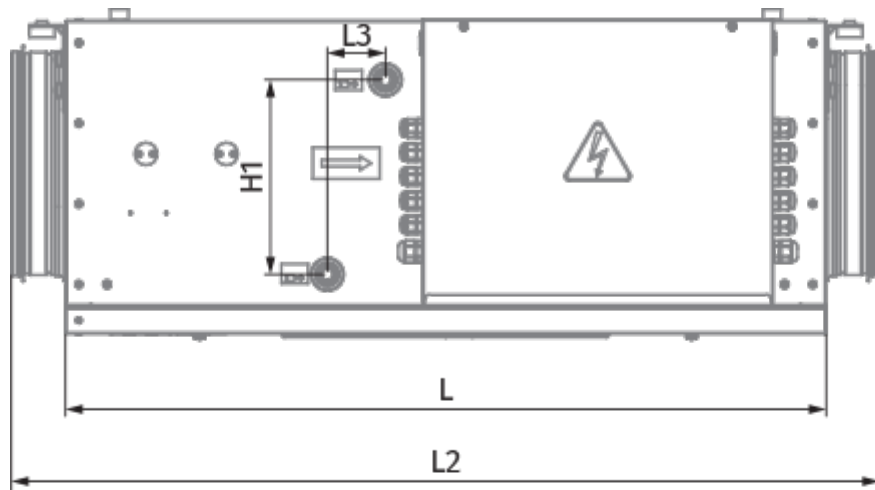

Blaubox EC MW 700 S31

Supply ventilation units with a water heater

- Sound-insulated casing
- Reheater: Water
- BMS protocol: ModBus
- Control: Wired control panel
- Casing material: Aluzinc steel

	Unit of measurement	Blaubox EC MW 700 S31
Phases	-	1
Minimum supply voltage	V	230
Maximum supply voltage	V	230
Power supply frequency	Hz	50
Weight	kg	27
Transported air temperature (max)	°C	40
Transported air temperature (min)	°C	-30
Ingress protection rating	-	IP22
Ingress protection rating of the drive	-	IP44

Dimensions

D	H	H1	L	L1	L2	L3	W	W1
250	350	218	850	903	972	65	460	565

Ecodesign

Trademark	Blauberg					
Model	Blaubox EC MW 700 S31					
Specific energy consumption (SEC) (kWh/(m ² /a))	Cold		Average		Warm	
	-52.6	A+	-25.5	C	-10	F
Type of ventilation unit	Unidirectional					
Type of drive installed	Variable speed					
Type of heat recovery system	None					
Maximum flow rate (m ³ /h)	700					
Electric power input (W)	136					
Reference flow rate (m ³ /s)	0.136					
Reference pressure difference (Pa)	50					
Specific power input (SPI) (W/(m ³ /h))	0.212					
Control typology	Local demand control					
Maximum internal leakage rates (%)	2.7					
Maximum external leakage rates (%)	2.7					
Sound power level (dB(A))	54					
The annual electricity consumption (AEC) (kWh/a)	Cold		Average		Warm	
	112		112		112	
The annual heating saved (AHS) (kWh/a)	Cold		Average		Warm	
	5536		2830		1280	

For round ducts

Name	Photo	Description
EVA 250		Flexible anti-vibration connectors for round ducts

Other accessories

Name	Photo	Description
FP 384x287x48 ePM1 70% / F7		F7 panel filter
FP 384x287x48 Coarse 90% / G4		G4 panel filter