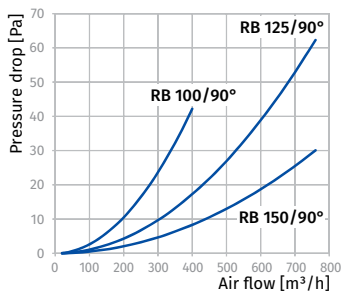

Bend 90° RB

- Direct connection with round RR ducts
- Made of white plastic

Model	Ø D (Inner) [mm]	Ø D (Outer) [mm]	H [mm]
BlauPlast RB 100/90°	97	100	137
BlauPlast RB 125/90°	122	125	164
BlauPlast RB 150/90°	147	150	189