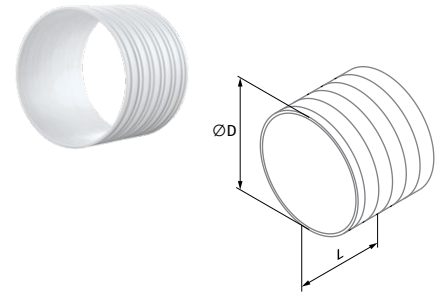

BLAUPLAST

ROUND PLASTIC DUCT SYSTEM

Flexible round duct connector RSVN

- Connection of flexible round ducts.
- Made of white PVC.
- Cover the connector with air duct and fix it with clamps.

Model	Ø D [mm]	L [mm]
BlauPlast RSVN 100	100	77
BlauPlast RSVN 125	125	77

Round duct connector with a condensation trap RVC

- Connection of various diameter air ducts.
- Prevents small amounts of condensate from dripping down the air duct.
- Made of white plastic.

Model	Ø D [mm]	Ø D1 [mm]	L [mm]
BlauPlast RVC 100	100	129	136
BlauPlast RVC 125	125	154	136
BlauPlast RVC 150	150	209	153

Bend 90° RB

- Direct connection with round RR ducts
- Made of white plastic

Model	Ø D (Inner) [mm]	Ø D (Outer) [mm]	H [mm]
BlauPlast RB 100/90°	97	100	137
BlauPlast RB 125/90°	122	125	164
BlauPlast RB 150/90°	147	150	189

Bend 45° RB

- Connection to RR round air ducts at 45°
- Made of white plastic

Model	Ø D (Inner) [mm]	Ø D (Outer) [mm]	a [mm]	b [mm]	c [mm]
BlauPlast RB 100/45°	100	103	125	30	129
BlauPlast RB 125/45°	125	128	157	40	162
BlauPlast RB 150/45°	150	153	164	30	164