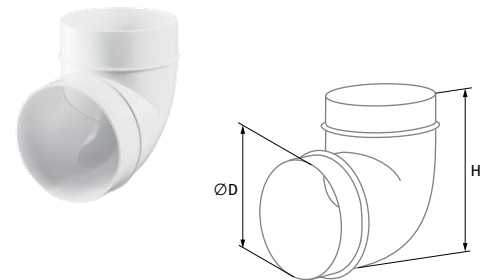

BLAUPLAST

ROUND PLASTIC DUCT SYSTEM

Flexible round duct connector RSVN

- Connection of flexible round ducts.
- Made of white PVC.
- Cover the connector with air duct and fix it with clamps.

Model	Ø D [mm]	L [mm]
BlauPlast RSVN 100	100	77
BlauPlast RSVN 125	125	77

Round duct connector with a condensation trap RVC

- Connection of various diameter air ducts.
- Prevents small amounts of condensate from dripping down the air duct.
- Made of white plastic.

Model	Ø D [mm]	Ø D1 [mm]	L [mm]
BlauPlast RVC 100	100	129	136
BlauPlast RVC 125	125	154	136
BlauPlast RVC 150	150	209	153

Bend 90° RB

- Direct connection with round RR ducts
- Made of white plastic

Model	Ø D (Inner) [mm]	Ø D (Outer) [mm]	H [mm]
BlauPlast RB 100/90°	97	100	137
BlauPlast RB 125/90°	122	125	164
BlauPlast RB 150/90°	147	150	189