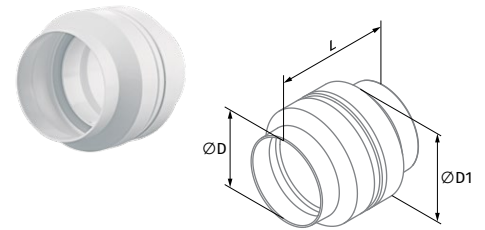

BLAUPLAST

ROUND PLASTIC DUCT SYSTEM

Flexible round duct connector RSVN

- Connection of flexible round ducts.
- Made of white PVC.
- Cover the connector with air duct and fix it with clamps.

Model	Ø D [mm]	L [mm]
BlauPlast RSVN 100	100	77
BlauPlast RSVN 125	125	77

Round duct connector with a condensation trap RVC

- Connection of various diameter air ducts.
- Prevents small amounts of condensate from dripping down the air duct.
- Made of white plastic.

Model	Ø D [mm]	Ø D1 [mm]	L [mm]
BlauPlast RVC 100	100	129	136
BlauPlast RVC 125	125	154	136
BlauPlast RVC 150	150	209	153

Bend 90° RB

- Direct connection with round RR ducts
- Made of white plastic

Model	Ø D (Inner) [mm]	Ø D (Outer) [mm]	H [mm]
BlauPlast RB 100/90°	97	100	137
BlauPlast RB 125/90°	122	125	164
BlauPlast RB 150/90°	147	150	189