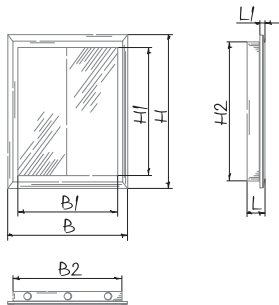

RT2

ACCESS DOORS

Features

- Wall or ceiling mounting
- Suitable for use in humid areas
- High quality UV-resistant ABS plastic
- Installation with mortar or glue
- Easy maintenance
- Wide access to utility lines due to swing door design

Overall dimensions and mounting

Model	Dimensions [mm]							
	H	B	H1	B1	H2	L1	L	B2
RT2 40x40	416	388	372	344	397	5	25	370