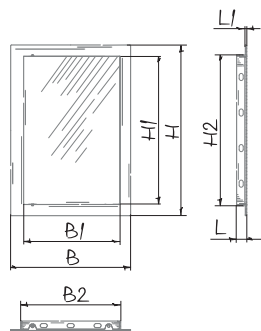

### Overall dimensions and mounting

Model	Dimensions [mm]							
	H	B	H1	B1	H2	L1	L	B2
RTZ 20x30	336	236	291	189	297	3	20	197