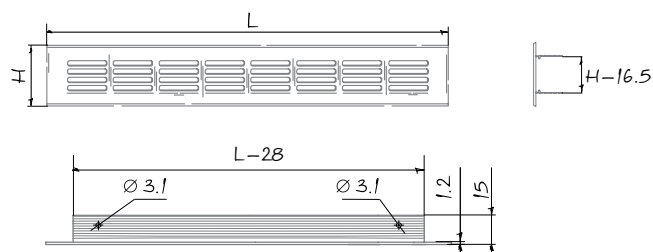

DECOR-A

ALUMINIUM DOOR GRILLES

Features

- For mounting in door leaves of bathrooms and kitchens
- Made of aluminium
- Available with white polymer coating (Model **Decor-A...white**)
- Minimum door leaf thickness is 34 mm
- Direct fixation to the door leaf with spacing lugs
- Easy maintenance

Overall dimensions

Model	Dimensions [mm]		Air pass [m ²]
	L	H	
Decor-A 400x60	400	60	0.0062
Decor-A 400x80	400	80	0.0093
Decor-A 400x100	400	100	0.012
Decor-A 500x60	500	60	0.0078
Decor-A 500x80	500	80	0.012
Decor-A 500x100	500	100	0.0156
Decor-A 600x60	600	60	0.0093
Decor-A 600x80	600	80	0.014
Decor-A 600x100	600	100	0.0186
Decor-A 800x60	800	60	0.012
Decor-A 800x80	800	80	0.0186
Decor-A 800x100	800	100	0.0248
Decor-A 1000x60	1000	60	0.016
Decor-A 1000x80	1000	80	0.0256
Decor-A 1000x100	1000	100	0.0326